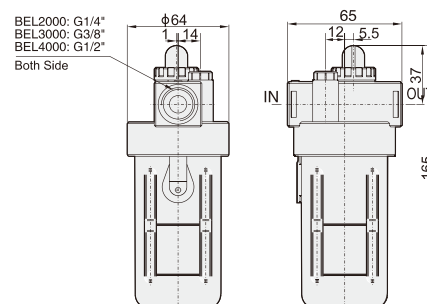

### How to Order?

Series No.	Type Code	Body Size	Bracket Code	Thread Type
AE: Small body size without bowl guard BE: Larger body size with bowl guard	L: Lubricator	1500: 1/8" 2000: 1/4" 3000: 3/8" 4000: 1/2"	Blank: With bracket J: No bracket	Blank: G P: PT T: NPT

#### Order Example:

AE series Lubricator, 1/4" body size, with bracket, PT thread, ERP code is: AEL 2000-P

### Main Dimension

AEL1500/2000

BEL2000-4000

### Specifications

Model	AEL1500	AEL2000	BEL2000	BEL3000	BEL4000
Working medium	Air				
Port size	G1/8	G1/4	G1/4	G3/8	G1/2
Guaranteed. pressure resistance(MPa)	1.5				
Working temperature(°C)	5-60				
Lubricator bowl capacity	25CC		90CC		
Recommend oil	ISO VG32 or equivalent oil				
Weight (g)	170g		250g		