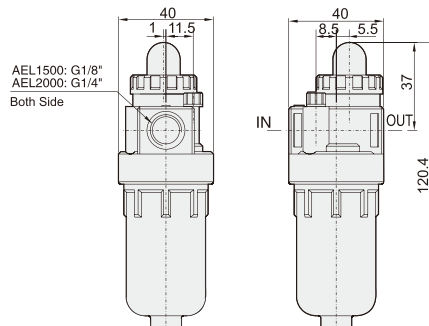

### How to Order?

Series No.	Type Code	Body Size	Bracket Code	Thread Type
AE: Small body size without bowl guard BE: Larger body size with bowl guard	L: Lubricator	1500: 1/8" 2000: 1/4" 3000: 3/8" 4000: 1/2"	Blank: With bracket J: No bracket	Blank: G P: PT T: NPT

#### Order Example:

AE series Lubricator, 1/4" body size, with bracket, PT thread, ERP code is: AEL 2000-P

### Main Dimension

AEL1500/2000

BEL2000-4000

### Specifications

Model	AEL1500	AEL2000	BEL2000	BEL3000	BEL4000
Working medium	Air				
Port size	G1/8	G1/4	G1/4	G3/8	G1/2
Guaranteed. pressure resistance(MPa)	1.5				
Working temperature(°C)	5-60				
Lubricator bowl capacity	25CC		90CC		
Recommend oil	ISO VG32 or equivalent oil				
Weight (g)	170g		250g		