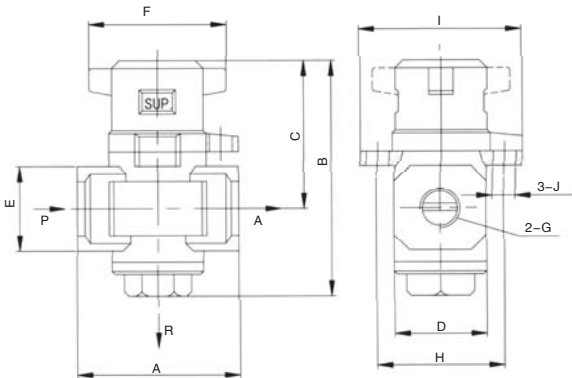

EVSH

How to Order?

Series No.	Body size	Port size	Thread type
EVSH Series	2000: 2000 Body 3000: 3000 Body 4000: 2000 Body	01: 1/8" 02: 1/4" 03: 3/8" 04: 1/2"	Blank: G P: PT T: NPT

Order Example:

EVSH series 3/2 way check valve, 2000 body size, 1/4" body size, PT thread, ERP code is: EVSH2000-02-P

Main Dimensions (mm)

Model	G	Exhaust port	A	B	C	D	E	F	H	I	J
EVSH2000-01	1/8	1/8	40	59	39	28	22	40	32	41	Φ6
EVSH2000-02	1/4	1/8	40	59	39	28	22	40	32	41	Φ6
EVSH3000-02	1/4	1/4	53	78	49	30	28	45	41.5	53	Φ7.5
EVSH3000-03	3/8	1/4	53	78	49	30	28	45	41.5	53	Φ7.5
EVSH4000-03	3/8	3/8	70	84	52	36	36	45	41.5	53	Φ7.5
EVSH4000-04	1/2	3/8	70	84	52	36	36	45	41.5	53	Φ7.5