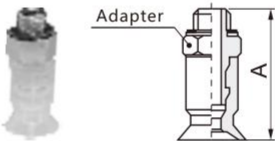

Pad Type

Flat Type (U)
Ø2, Ø4, Ø6, Ø8

Model No.	A	Adapter
SZPT02U□-A5	19	SZPT1-A5
SZPT02U□-A6	20	SZPT1-A6
SZPT04U□-A5	19	SZPT1-A5
SZPT04U□-A6	20	SZPT1-A6
SZPT06U□-A5	19	SZPT1-A5
SZPT06U□-A6	20	SZPT1-A6
SZPT08U□-A5	19	SZPT1-A5
SZPT08U□-A6	20	SZPT1-A6

Bellows Type (B)
Ø6, Ø8