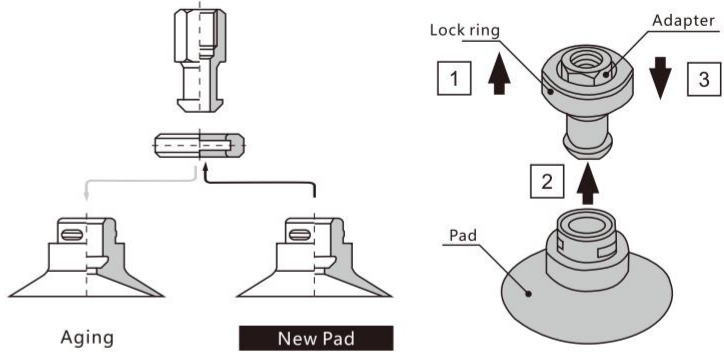

SZPT: SZPT Series

1: Ø2~Ø8
 2: Ø10~Ø16
 3: Ø20~Ø32
 3: Ø40~Ø50

Code	Port	Thread	Diameter	Ø2~Ø8	Ø10~Ø16	Ø20~Ø32	Ø40~Ø50
A5	Male Thread	M5X0.8		•	•		
A6		M6X1		•	•	•	•
A8		M8X1				•	•
B4	Female Thread	M4X0.7		•			
B5		M5X0.8		•	•	•	
B6		M6X1			•	•	•
B8		M8X1.25				•	•
B01		Rc1/8			•	•	•

Order Example: SZPT Series Adapter, suitable for pad diameter φ10, vacuum port M5X0.8 male thread. Order code is: SZPT1-A5

SZPT Series without Buffer

Pad Replacement

Pads are rubber parts and aging is inevitable. The aging speed depends on factors such as use way, environment and temperature. Regular maintenance shall be carried out and immediate replacement shall occur in the event of any damage like splitting, tearing or wear. Do not damage the outer surface of the Pad when replacing it.

1. Snap the lock ring up and release the adapter.
2. Pull the adapter out of the old Pad.
3. Insert the new Pad into the latch ring, confirm that the Pad is fixed in place, and then insert the adapter.