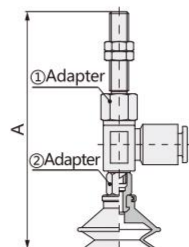

Bellows Type (B) Pad: 10, 13, 16

Mounting: Male Thread

Model No.	Pad A			①Adapter	②Adapter
	10	13	16		
SZPR○B□-04-A5	71	73.5	75	SZPRS-04-A5	SZPT2-B5
SZPR○B□-06-A5	71	73.5	75	SZPRS-06-A5	
SZPR○B□-04-A6	76	78.5	80	SZPRS-04-A6	
SZPR○B□-06-A6	76	78.5	80	SZPRS-06-A6