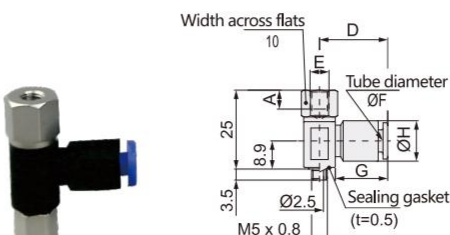

SZPRS Mounting: Female Thread

Model No.	A	D	E	F	G	H
SZPRS-04-B4	4	20.6	M4X0.7	4	15.6	10.4
SZPRS-06-B4	5	21.6	M4X0.7	6	16.6	12.8
SZPRS-04-B5	6	20.6	M5X0.8	4	15.6	10.4
SZPRS-06-B5	4	21.6	M5X0.8	6	16.6	12.8
SZPRS-04-B6	5	20.6	M6X1.0	4	15.6	10.4
SZPRS-06-B6	6	21.6	M6X1.0	6	16.6	12.8

SZPR without Buffer