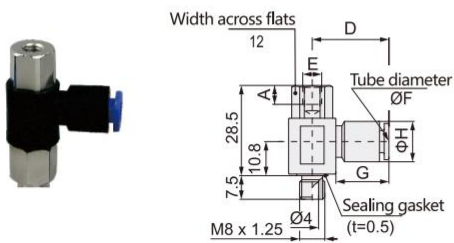

◎ SZPRL Mounting: Female Thread

Model No.	A	D	E	F	G	H
SZPRL-04-B5	5	23.3	M5X0.8	4	15.6	10.4
SZPRL-06-B5	6	24.3	M5X0.8	6	16.6	12.8
SZPRL-08-B5	8	26.2	M5X0.8	8	18.7	15.2
SZPRL-04-B6	5	23.3	M6X1.0	4	15.6	10.4
SZPRL-06-B6	6	24.3	M6X1.0	6	16.6	12.8
SZPRL-08-B6	8	26.2	M6X1.0	8	18.7	15.2
SZPRL-04-B6	5	23.3	M8X1.0	4	15.6	10.4
SZPRL-06-B6	6	24.3	M8X1.0	6	16.6	12.8
SZPRL-08-B6	8	26.2	M8X1.0	8	18.7	15.2