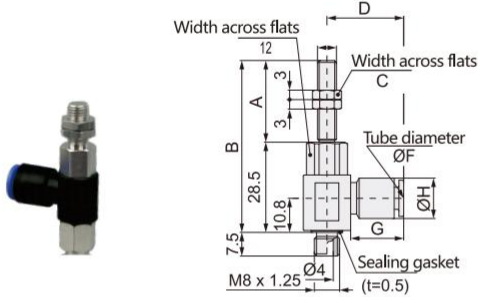

◎ SZPRL Mounting: Male Thread

Model No.	A	B	C	D	E	F	G	H
SZPRL-04-A6	26	54.5	8	23.3	M6X1.0	4	15.6	10.4
SZPRL-06-A6	26	54.5	8	24.3	M6X1.0	6	16.6	12.8
SZPRL-08-A6	26	54.5	8	26.2	M6X1.0	4	18.7	15.2
SZPRL-04-A8	16	44.5	12	23.3	M8X1.0	6	15.6	10.4
SZPRL-06-A8	16	44.5	12	24.3	M8X1.0	4	16.6	12.8
SZPRL-08-A8	16	44.5	12	26.2	M8X1.0	6	18.7	15.2