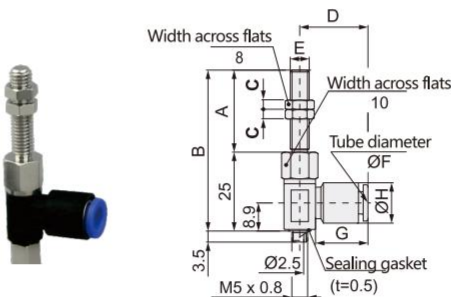

SZPRS Mounting: Male Thread

Model No.	A	B	C	D	E	F	G	H
SZPRS-04-A5	21	46	4	20.6	M5X0.8	4	15.6	10.4
SZPRS-06-A5	21	46	4	21.6	M5X0.8	6	16.6	12.8
SZPRS-04-A6	26	51	3	20.6	M6X1.0	4	15.6	10.4
SZPRS-06-A6	26	51	3	21.6	M6X1.0	6	16.6	12.8