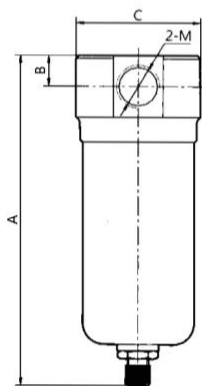

ELH

High Pressure Filter

Product Features

- Good filtration effect;
- Use pressure up to 3.5MPa;
- 20/30/40/50 series are available;
- Connection caliber 1/4" 3/8" 1/2" 3/4" 1".

How to Order?

ERH	Valve size	-	Receiver caliber
ELH Series	20: 2000 Valve body 30: 3000 Valve body 40: 4000 Valve body 50: 5000 Valve body		02: G1/4 " 03: G3/8 " 04: G1/2 " 06: G3/4 " 10: G1 "

Order Example: ELH Series, 4000 Valve body, Receiver caliber G1/2 " , The ELH Code ELH40-04

Standard

Model	ELH-02	ELH-03	ELH-04	ELH-06	ELH-10
Fluid to be used	air				
Tube caliber	G1/4	G3/8	G1/2	G3/4	G1
Filtration accuracy	40 μ m				
Regulating pressure range	0.15 - 3.5MPa				
Maximum input pressure	4MPa				
Operating temperature range	5 - +80°C				

External Dimensions

Model	A	B	C	M
8	160	15	60	1/4"
10	160	15	60	3/8"
15	160	15	60	1/2"
20	215	75	90	3/4"
25	215	75	90	1"