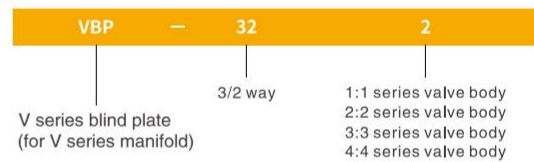

V/RV Series Manifold (3/2 way)

1
V/RV
(3/2)

V/RV Manifold(3/2)

Manifold Model

No.	Manifold Model	Valve Model
1	V321-NF (N ≤ 16)	RV3211 (H) /RV3212
2	V322-NF (N ≤ 16)	RV3221 (H) /RV3222
3	V323-NF (N ≤ 12)	RV3231 (H) /RV3232
4	V324-NF (N ≤ 7)	RV3241 (H) /RV3242

How to Order?

Order Example:

* V series manifold for 3/2, 2 series valve body, 5 stations, Model:V322-5F

Order Example:

* Blind plate for 3/2 valve, 2 series valve body, Model: VBP-322

Note: Blind plate assembly includes: Blinds, gaskets and mounting screws