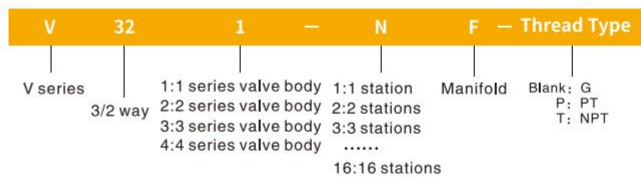

V/RV Series Manifold (3/2 way)

1
V/RV
(3/2)

V/RV Manifold(3/2)

Manifold Model

No.	Manifold Model	Valve Model
1	V321-NF (N ≤ 16)	RV3211 (H) /RV3212
2	V322-NF (N ≤ 16)	RV3221 (H) /RV3222
3	V323-NF (N ≤ 12)	RV3231 (H) /RV3232
4	V324-NF (N ≤ 7)	RV3241 (H) /RV3242

How to Order?

Order Example:

* V series manifold for 3/2, 2 series valve body, 5 stations, Model:V322-5F

Order Example:

* Blind plate for 3/2 valve, 2 series valve body, Model: VBP-322

Note: Blind plate assembly includes: Blinds, gaskets and mounting screws